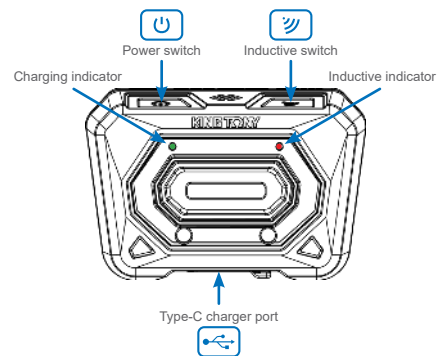

### 9TA522

- 4W COB
- White light color, kelvin : 6500K
- Rechargeable battery : 3.7V - 1500mAh Li-po
- Charging time : 2.5 hours
- Materials : ABS+TPE plastic + PC lens
- Accessory : Type-C USB Charging cable
- Feature 1 : Special night vision material for quick nighttime visibility and enhanced safety
- Feature 2 : 10cm Smart motion sensor
- IP65 waterproof and dustproof
- IK07 impact resistance
- EN62471 Photobiological safety

KT NO.	L mm	g	Box / Carton
9TA522	60	110	1/40

Switch mode	Lumen	Operating hours
Low light	200 lm	4h
High light	400 lm	2h

Contents		
COB LED lamp		x 1 PC.
Headband		x 1 PC.
Type-C USB cable		x 1 PC.

- Two-Tone Overmolding Technology, Providing Superior Protection

- 4 Adjustable Folding Angles (Up to 60 Degrees)

- Ergonomic Curved Design for Comfortable Wear

- Activate Sensor Switch and Indicator Light Function

- Elastic Nylon Strap with Anti-Slip Rubber