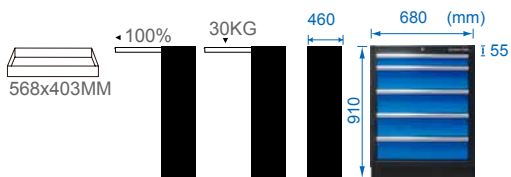

## Opened Door Cabinet

87D11-03A-KG

87D11-03A-KG

87D11-03A-KB

87D11-03A-KB

KT NO.	Overall (mm)	Kg	CUFT
87D11-03A-KG	680 x 460 x 910	28.5	13.58
87D11-03A-KB			

## Drawer Cabinet

87D11-04A-KG

87D11-04A-KG

87D11-04A-KB

87D11-05A-KG

87D11-05A-KG

87D11-05A-KB

KT NO.	Spec.	Overall (mm)	Kg	CUFT
87D11-04A-KG	4	680 x 460 x 910	46.70	13.58
87D11-04A-KB	Drawer			
87D11-05A-KG	5	680 x 460 x 910	49.30	13.58
87D11-05A-KB	Drawer			