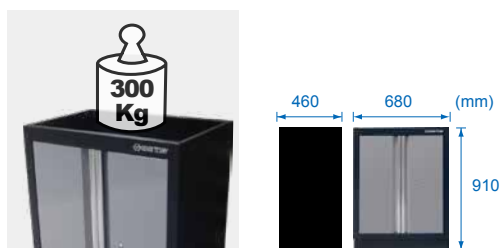

## Opened Door Cabinet

87D11-03A-KG

87D11-03A-KG

87D11-03A-KB

87D11-03A-KB

KT NO.	Overall (mm)	Kg	CUFT
87D11-03A-KG	680 x 460 x 910	28.5	13.58
87D11-03A-KB			

## Drawer Cabinet

87D11-04A-KG

87D11-04A-KG

87D11-04A-KB

87D11-05A-KG

87D11-05A-KG

87D11-05A-KB

KT NO.	Spec.	Overall (mm)	Kg	CUFT
87D11-04A-KG	4	680 x 460 x 910	46.70	13.58
87D11-04A-KB	Drawer			
87D11-05A-KG	5	680 x 460 x 910	49.30	13.58
87D11-05A-KB	Drawer			