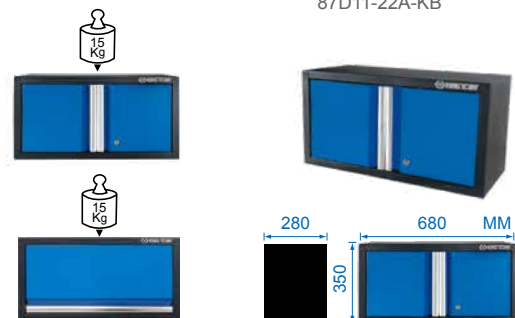

Extra Wide Wall Cabinet

87D11-21A-KG

87D11-21A-KG

KT NO.	Overall (mm)	 Kg	CUFT
87D11-21A-KG 87D11-21A-KB	1360 x 281 x 350	17	7.24

87D11-21A-KB

87D11-21A-KB

Wall Cabinet

87D11-01A-KG

KT NO.	Overall (mm)	 Kg	CUFT
87D11-01A-KG 87D11-01A-KB	680 x 280 x 350	10.0	3.73
87D11-17A-KG 87D11-17A-KB		8.4	
87D11-22A-KG 87D11-22A-KB		9	