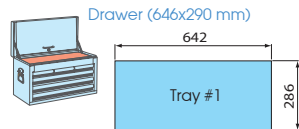

Tool Set Content

9-7069CRV

Tray category #1 (642 x 286mm)

70
PC.

Contents		kg 7.5	1 / 2
	3330M	6, 7, 8, 9, 10, 11, 12, 13, 14, 15, 16, 17, 19, 20, 21, 22	
	3330S	3/8, 7/16, 1/2, 9/16, 5/8, 11/16, 3/4, 13/16	
	4330MR	10, 11, 12, 13, 14, 15, 16, 17, 18, 19, 20, 21, 22, 23, 24, 27, 30, 32	
	4330SR	3/8, 7/16, 1/2, 9/16, 5/8, 11/16, 3/4, 13/16, 7/8, 15/16, 1	
	463516RC	463521RC	3792
	4791R	3779-08G	4779-10GR
	3452-08F	4452-15FR	3812
	3571-08	4572-10	4813
	3221-03 3221-06	4251-05R 4251-10R	7911-12

9-9077CRV

Tray category #1 (642 x 286mm)

77
PC.

Contents		kg 7.95	1 / 2
	2330M	4, 5, 6, 7, 8, 9, 10	
	2330S	3/16, 7/32, 1/4, 9/32, 5/16, 11/32, 3/8	
	3330M	10, 11, 12, 13, 14, 15, 17, 19	
	3330S	3/8, 7/16, 1/2, 9/16, 5/8, 11/16, 3/4, 13/16	
	4330MR	10, 11, 12, 13, 14, 15, 16, 17, 18, 19, 20, 21, 22, 23, 24, 27, 30, 32	
	4330SR	3/8, 7/16, 1/2, 9/16, 5/8, 11/16, 3/4, 13/16, 7/8, 15/16, 1, 1-1/16, 1-1/8, 1-3/16, 1-1/4	
	463021RC	2792	3792 4791R
	2779-55G	3779-08G	3814
	4779-10GR	2221-04	3221-06
	4251-10R	3452-08F	4452-15FR
	4572-12		