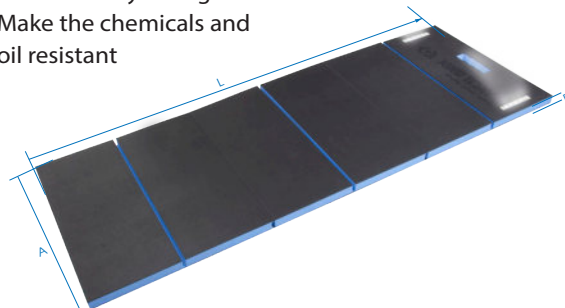

Kneeling Mat

9TG11

- Kneeling mat makes working more comfortable during repairing wheels, brakes and exhausts
- Make the chemicals and oil resistant
- Easily clean surface
- Light and small, easy to carry and available to hang it

KT NO.	L mm	A mm	B mm		
9TG11	455	214	30	126	1 / 18

LED Folding Mat

9TG21

- Folding mechanics mat for mechanics sit / kneel and lie on it
- 24 SMD LED lights
- Brightness : 600 Lumen(lm)
- 3 x AA batteries not included
- Folds for easy storage
- Make the chemicals and oil resistant

KT NO.	L mm	A mm	B mm		
9TG12	460	270	30	320	1 / 25

Plastic Car Creeper

87C23-B

- Designed for 2 side storage trays, for easily picking up for small parts or tools
- Vinyl-covered foam pad brings more comfortable while working
- 280 lb. weight capacity
- 1-1/4" ground clearance