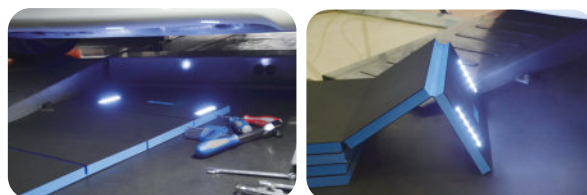

Kneeling Mat

9TG11

- Kneeling mat makes working more comfortable during repairing wheels, brakes and exhausts
- Make the chemicals and oil resistant
- Easily clean surface
- Light and small, easy to carry and available to hang it

KT NO.	L mm	A mm	B mm		
9TG11	455	214	30	126	1 / 18

LED Folding Mat

9TG21

- Folding mechanics mat for mechanics sit / kneel and lie on it
- 24 SMD LED lights
- Brightness : 600 Lumen(lm)
- 3 x AA batteries not included
- Folds for easy storage
- Make the chemicals and oil resistant

KT NO.	L mm	A mm	B mm		
9TG12	460	270	30	320	1 / 25

Plastic Car Creeper

87C23-B

- Designed for 2 side storage trays, for easily picking up for small parts or tools
- Vinyl-covered foam pad brings more comfortable while working
- 280 lb. weight capacity
- 1-1/4" ground clearance