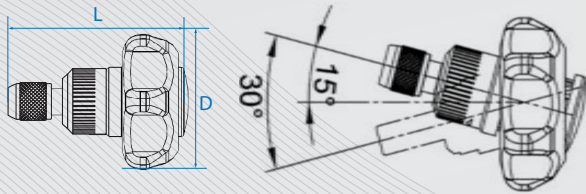

## 2746 1/4"

- 48 teeth
- With an internal soft structure, it allows the operator to spin fasteners on and off in hard-to-reach areas
- Stubby grip fitting the palm, good to use in a confined space

KT NO.	D (mm)	L (mm)		
2746	60	72	95	1 / 48

## 1048MR 1/4"

Contents

0.53 1 / 12

	1025S	3.0 x 0.5, 4.0 x 0.5, 5.0 x 0.8, 6.0 x 1.0
	1025P	PH1 x 2, PH2 x 2 $\varnothing$ 6mm, PH3, PH2 $\varnothing$ 4.7mm
	1025T	T10, T15, T20 x 2, T25, T27, T30, T40
	1025H	H3, H4, H5, H6
	1025U	T10H, T15H, T20H x 2, T25H, T27H, T30H, T40H
	1025Z	PZ2 x 2
	7150T	T15, T20, T25,
	7150P	PH2 x 2
	7150Z	PZ2
	7150S	4.0 x 0.8, 6.0 x 1.0
	7150H	H3, H4, H5, H6, H7, H8
	750-75	1/4"
	753-63	1/4"

49 PC.

Plastic case size (mm) : 150 x 102 x 46 (0.025 cuft)