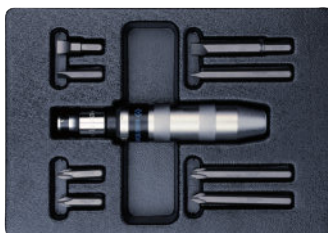

9-4128FR

Tray category #5 (265 x 185mm)

Contents	kg	1.70	1 / 10
1836P PH2, PH3			
1836S 9, 11			
1880P PH2, PH3			
1880S 8, 10			
4112 414810S