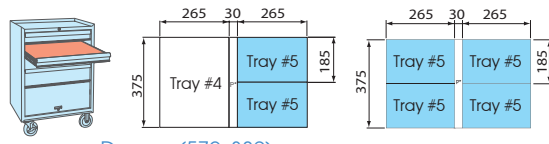

Drawer (579x270)

Drawer (579x380)

Tool Set Content

9-10112MR

KT NO.	Contents	kg	1.22	1 / 10
9-10112MR	3731M 10, 11, 12, 13, 14, 15, 16, 17, 19			373202R 373203R 373204R
9-102A12MR	373AM			

9-102A12MR Tray category #5 (265 x 185mm)

12 PC.

9-40103GP

Tray category #5 (265 x 185mm)

Contents	kg	0.83	1 / 10
6111-07	6211-06		
6311-06			

3 PC.

9-31106MR

Tray category #5 (265 x 185mm)

Contents	kg	0.60	1 / 10
1421 PH0 x 60, PH1 x 80, PH2 x 100			
1422 3 x 75, 5.5 x 100, 6.5 x 150			

6 PC.

9-4128FR

Tray category #5 (265 x 185mm)

Contents	kg	1.70	1 / 10
1836P PH2, PH3			
1836S 9, 11			
1880P PH2, PH3			
1880S 8, 10			
4112 414810S			

10 PC.

9-20110MR

Tray category #5 (265 x 185mm)

Contents	kg	1.10	1 / 10
1120MR H1.5, H2, H2.5, H3, H4, H5, H6, H8, H10			
3204 (Ø 60 ~ 140)			