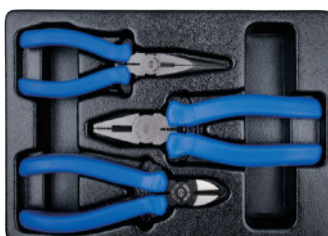

Drawer (579x270)

Drawer (579x380)

Tool Set Content

9-10112MR

KT NO.	Contents	kg	1.22	1 / 10
9-10112MR	3731M 10, 11, 12, 13, 14, 15, 16, 17, 19			373202R 373203R 373204R
9-102A12MR	373AM			

9-102A12MR Tray category #5 (265 x 185mm)

12 PC.

9-40103GP

Tray category #5 (265 x 185mm)

Contents	kg	0.83	1 / 10
6111-07	6211-06		
6311-06			

3 PC.

9-31106MR

Tray category #5 (265 x 185mm)

Contents	kg	0.60	1 / 10
1421 PH0 x 60, PH1 x 80, PH2 x 100			
1422 3 x 75, 5.5 x 100, 6.5 x 150			

6 PC.

9-4128FR

Tray category #5 (265 x 185mm)

Contents	kg	1.70	1 / 10
1836P PH2, PH3			
1836S 9, 11			
1880P PH2, PH3			
1880S 8, 10			
4112 414810S			

10 PC.

9-20110MR

Tray category #5 (265 x 185mm)

Contents	kg	1.10	1 / 10
1120MR H1.5, H2, H2.5, H3, H4, H5, H6, H8, H10			
3204 (Ø 60 ~ 140)			