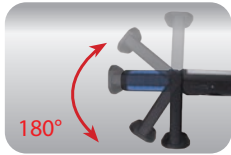

## 9TA27

- 3W COB + 5 LEDs (top)
- Brightness : 300 Lumen (lm), white light color, kelvin : 7200K
- Materials : ABS + PS
- IP20 waterproof and dustproof, IK07 vandalproof
- 180° magnetic swivel base + 360° functional hook
- Rechargeable battery : 3.7V - 2600mAh Li-ion
- Accessory : Micro USB charging cable
- 4 hours continuous light, charging time : 4.5 hours

Battery status indicator light

USB charger port

180° swivel base

Top light with 5 LED

KT NO.	Applicable area	L mm			
9TA27A	Europe	220 236			1 / 24
9TA27B	America & Asia	220 236			1 / 24
9TA27D	Australia & New Zealand	220 236			1 / 24