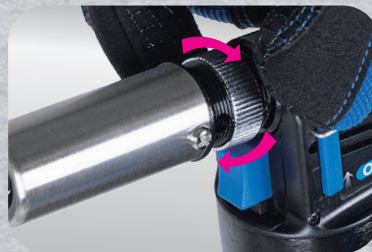

Butane Torch

6BB11

- Adjustable flame length with a maximum temperature of 1300°C /2450°F and will operate on a single fill for 60~90 minutes
- Quick and easy to refill gas only 5 seconds
- A ceramic partition in the nozzle, fast heat dissipation and high safety
- Aluminium body, lightweight and portable
- Built in child proof safety lock system
- Applications include soldering, brazing, heat shrink tubing, frozen locks, fusing rope ends, camping, etc...
- Suitable for workshops, factories and daily professional use
- Anti-flare gas flow tube
- Piezo ignition for instant flame

- Push the safety latch up

- Turn the gas flow control switch counter-clockwise

- Press the ignition button

- Refilling gas

- Turn the air flow control switch to change the fire type

KT NO.	Gas Capacity (ml)	Operation Time (min)	Gas Type	flame Temp °C/°F	Dimension L x W x H (mm)		
6BB11	34	60~90	Butane	1300 / 2450	122 x 70 x 168	400	12 / 24