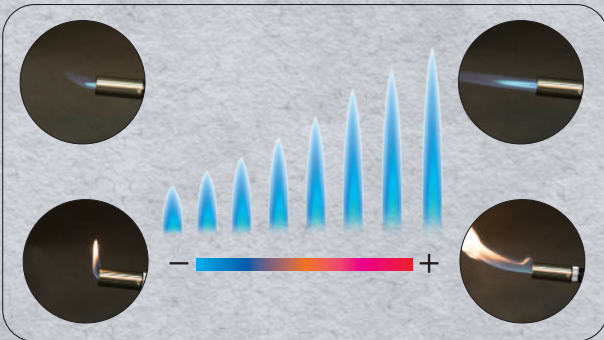

Butane Torch

6BB11

- Adjustable flame length with a maximum temperature of 1300°C /2450°F and will operate on a single fill for 60~90 minutes
- Quick and easy to refill gas only 5 seconds
- A ceramic partition in the nozzle, fast heat dissipation and high safety
- Aluminium body, lightweight and portable
- Built in child proof safety lock system
- Applications include soldering, brazing, heat shrink tubing, frozen locks, fusing rope ends, camping, etc...
- Suitable for workshops, factories and daily professional use
- Anti-flare gas flow tube
- Piezo ignition for instant flame

- Push the safety latch up

- Turn the gas flow control switch counter-clockwise

- Press the ignition button

- Refilling gas

- Turn the air flow control switch to change the fire type

KT NO.	Gas Capacity (ml)	Operation Time (min)	Gas Type	flame Temp °C/°F	Dimension L x W x H (mm)		
6BB11	34	60~90	Butane	1300 / 2450	122 x 70 x 168	400	12 / 24