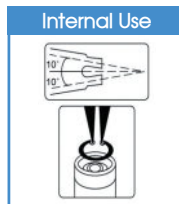

10-1/2" Internal-External Heavy Duty Circlip Pliers Set

45115PP

- Internal & External circlip pliers 10-1/2" 265 mmL, maximum spread 45 mm
- Interchangeable tips 0°, 15°, 45°, 90°
- Internal ring 65~140 mm, External ring 65~120 mm
- Interchangeable tips 2.75 mm and 3.00 mm
- Heavy duty pliers with ratcheting locking device large rings are easily controlled

Contents

	1 PC. Internal straight circlip pliers
68GS-11	
	1 PC. External straight circlip pliers
68RS-11	
	1 Set. 15° Internal interchangeable
68GR-01	
	1 Set. 45° Internal interchangeable
68GQ-01	
	1 Set. 90° Internal interchangeable
68GB-01	
	1 Set. 15° External interchangeable
68RR-01	
	1 Set. 45° External interchangeable
68RQ-01	
	1 Set. 90° External interchangeable
68RB-01	
	1 Set - Screws (6 PC. M5x0.8)
68ZZ-01	

15
PC.

KT NO.	L		Spread		Ømm	Ømm	kg	/	/
	inch	mm	inch	mm					
45115PP	10-1/2	267	2	50	-	-	1.30	1	10
68GS-11	10-1/2	267	2	50	65~140	3	0.31	25	50
68RS-11	10-1/2	267	2	50	65~120	2.75	0.32	25	50

16" Internal-External Heavy Duty Circlip Pliers Set

45211PP

- Internal & External circlip pliers 16" 400 mmL, maximum spread 85 mm
- Interchangeable tips 0°, 45°, 90°
- Internal ring 78-155 mm, External ring 88~165 mm
- Interchangeable tips 3.00 mm
- Heavy duty pliers with ratcheting locking device large rings are easily controlled

Contents

	1 PC. Internal straight circlip pliers
68GS-16	
	1 PC. External straight circlip pliers
68RS-16	
	1 Set. 45° Internal interchangeable
68GQ-02	
	1 Set. 90° Internal interchangeable
68GB-02	
	1 Set. 45° External interchangeable
68RQ-02	
	1 Set. 90° External interchangeable
68RB-02	
	1 Set - Screws (6 PC. M6x1.0)
68ZZ-02