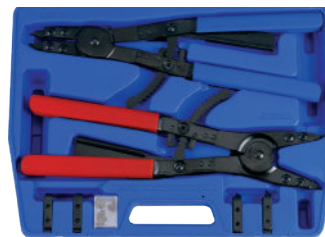

11
PC.

KT NO.	L		Spread		Ømm	Ømm	kg	/	/
	inch	mm	inch	mm					
45211PP	16	406	3-1/4	85	-	-	3.32	1	6
68GS-16	16	406	3-1/4	85	78~155	3	0.93	1	25
68RS-16	16	406	3-1/4	85	88~165	3	0.97	1	25