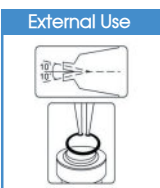

11
PC.

KT NO.	L		Spread		Ømm	Ømm	kg	/	/
	inch	mm	inch	mm					
45211PP	16	406	3-1/4	85	-	-	3.32	1	6
68GS-16	16	406	3-1/4	85	78~155	3	0.93	1	25
68RS-16	16	406	3-1/4	85	88~165	3	0.97	1	25