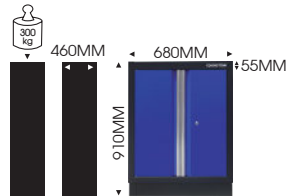

Opened Door Cabinet

87D11-03A-KG

87D11-03A-KG

87D11-03A-KB

87D11-03A-KB

KT NO.	Overall (mm)	Kg	CUFT
87D11-03A-KG	680 x 460 x 910	28.5	13.58
87D11-03A-KB			

Drawer Cabinet

87D11-04A-KG

87D11-04A-KG

87D11-04A-KB

87D11-05A-KG

87D11-05A-KG

87D11-05A-KB

KT NO.	Spec.	Overall (mm)	Kg	CUFT
87D11-04A-KG	4 Drawer	680 x 460 x 910	46.70	13.58
87D11-04A-KB				
87D11-05A-KG	5 Drawer	680 x 460 x 910	49.30	13.58
87D11-05A-KB				