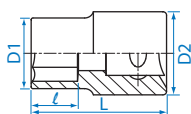

Deep Socket Set

4066MR

4066SR

4566MR

1/2"

Metal shelf size (mm) :
415x 336 x 320 (1.58 cuff)

4066MR / 4566MR

| KT NO. | PC. | | Contents | Each Q'ty | KT NO. | Spec. | | Cuff |
|-----------|-----|--|----------|--|-----------|--------------------|---------------------------|------------|
| 4066MR | 165 | | 4230M | 8, 9, 10, 11, 12, 13, 14, 15, 16, 17, 18 19, 20, 21, 22, 23, 24 | 8 7 | 4066MR-A 4566MR | 87103 | 5.87 0.62 |
| 4566MR | 165 | | 4235M | 26, 27, 28, 29, 30 32 | 6 5 | 4066MR-D 4566MR | 165 PC. socket content | 30.70 0.63 |
| 4066SR | 114 | | 4230S | 5/16, 3/8, 7/16, 1/2, 9/16, 5/8, 11/16 | 8 | 4066SR -A | 87103 | 5.87 0.62 |
| | | | | 3/4, 13/16, 7/8, 15/16, 1 | 7 | | | |
| | | | | 1-1/16, 1-1/8, 1-3/16 | 6 | | | |
| | | | | 1-1/4 | 5 | | | |
| 4066SR -D | | | | 114 PC. socket content | 21.0 0.47 | | | |

Star Socket

4375M

1/2"

- For torx external screw
- Chrome vanadium steel
- Polished, chrome plated
- DIN 3120

4275M

1/2"

- Long type
- Chrome vanadium steel
- Polished, chrome plated
- DIN 3120

| KT NO. | | mm | D1 mm | D2 mm | ℓ mm | L mm | | |
|---------|-----|------|-------|-------|------|------|----------|--|
| 437508M | E08 | 11.4 | 23.8 | 7.0 | 37 | 52 | 10 / 200 | |
| 437510M | E10 | 13.2 | 23.8 | 7.5 | 37 | 55 | 10 / 200 | |
| 437511M | E11 | 14.0 | 23.8 | 8.0 | 37 | 57 | 10 / 200 | |
| 437512M | E12 | 15.0 | 23.8 | 9.0 | 37 | 58 | 10 / 200 | |
| 437514M | E14 | 16.4 | 23.8 | 10.0 | 37 | 59 | 10 / 200 | |
| 437516M | E16 | 18.8 | 23.8 | 11.0 | 37 | 63 | 10 / 200 | |
| 437518M | E18 | 20.5 | 23.8 | 12.5 | 39 | 68 | 10 / 200 | |
| 437520M | E20 | 22.8 | 23.8 | 14.0 | 39 | 72 | 10 / 200 | |
| 437522M | E22 | 24.6 | 23.8 | 16.0 | 39 | 78 | 10 / 200 | |
| 437524M | E24 | 26.5 | 23.8 | 16.0 | 39 | 85 | 10 / 160 | |