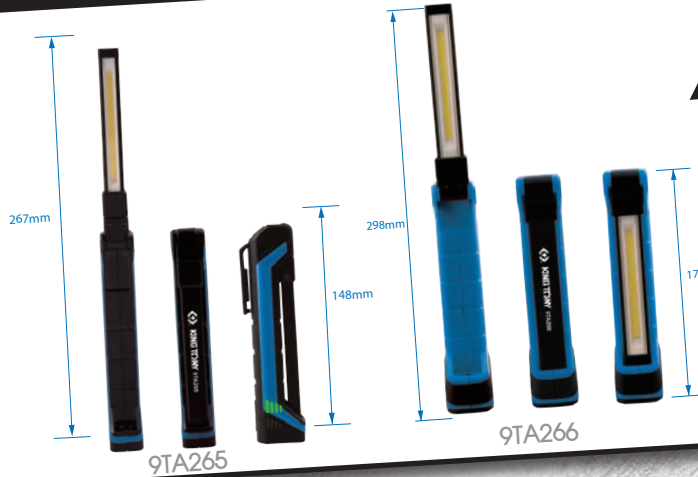

KING TONY TOOL FESTIVAL

2W.5W FOLDABLE LAMP

P9TA0212A

Contents

2W Foldable lamp (9TA265)		x 1 PC.
5W Foldable lamp (9TA266)		x 1 PC.
TYPE - C USB cable		x 1 PC.

WHEEL NUT REPAIR SET

P34462-1DG02

- Ideal set for wheel nut removing and tightening
- Spinner cross wrench, removable design, easy to carry
- Industrial type torque wrench, 40-200Nm
- Impact wheel nut socket, 17, 19, 21mm*PU working gloves

Contents

	34462-1DG
	21mm
	19mm 4405MX
	17mm
	9TH41-XL
	19980416

TOOL TROLLEY WITH TOOL SET

P9G41-23MRV01

- Multifunctional working top tool trolley
- 4"x1" heavy duty casters
- 1/2"DR. socket set, suitable for multi purpose