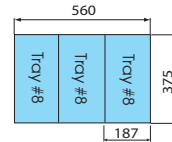

Tool Set Content

Drawer (579 x 380 mm)

9-2550MRV

Tray category #8 (375 x 187mm)

Contents

1.37 1 / 15

		2335M	4, 4.5, 5, 5.5, 6, 7, 8, 9, 10, 11, 12, 13, 14
		2375M	E4, E5, E6, E7, E8
		2031	PH1, PH2, PH3, PH4
		2032	4, 5.5, 6.5, 8, 10
		2033	T8, T9, T10, T15, T20, T25, T27, T30, T40
		2035	H3, H4, H5, H6, H7, H8, H10

50 PC.

Contents

	2771-55G		2178DF
	2792		2571-45
	2293-04 2293-06		2221-02

Drawer (579 x 380 mm)

9-3544MRV

Tray category #9 (375 x 280mm)

Contents

3.19 1 / 5

44 PC.

9-4221MRV

Tray category #9 (375 x 280mm)

Contents

3.97 1 / 5

		4230	8, 9, 10, 11, 12, 13, 14, 15, 16, 17, 18, 19, 21, 22, 24, 27, 30, 32, 33, 34, 36
--	--	------	--

21 PC.

9-4526MRV05 new