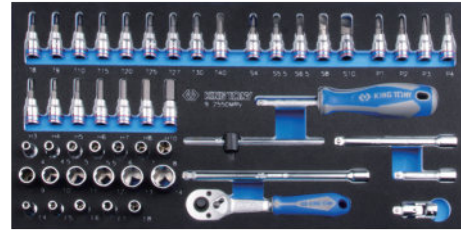

Tool Set Content

Drawer (579 x 380 mm)

9-2550MRV

Tray category #8 (375 x 187mm)

Contents

1.37 1 / 15

		2335M	4, 4.5, 5, 5.5, 6, 7, 8, 9, 10, 11, 12, 13, 14
		2375M	E4, E5, E6, E7, E8
		2031	PH1, PH2, PH3, PH4
		2032	4, 5.5, 6.5, 8, 10
		2033	T8, T9, T10, T15, T20, T25, T27, T30, T40
		2035	H3, H4, H5, H6, H7, H8, H10

50 PC.

Contents

	2771-55G		2178DF
	2792		2571-45
	2293-04 2293-06		2221-02

Drawer (579 x 380 mm)

9-3544MRV

Tray category #9 (375 x 280mm)

Contents

3.19 1 / 5

		3335M	10, 11, 12, 13, 14, 15, 16, 17, 18, 19, 20, 21, 22
		3375M	E7, E8, E10, E11, E12
		3230M	8, 10, 11, 12, 13, 14, 16, 17, 19
		3750M	10, 11, 12, 13, 14, 15, 16, 17, 18, 19
	3812 3814		3221-03 3221-06 3221-10
	3223-14		3779-08G

44 PC.

9-4221MRV

Tray category #9 (375 x 280mm)

Contents

3.97 1 / 5

		4230	8, 9, 10, 11, 12, 13, 14, 15, 16, 17, 18, 19, 21, 22, 24, 27, 30, 32, 33, 34, 36
--	--	------	--

21 PC.

9-4526MRV05 new