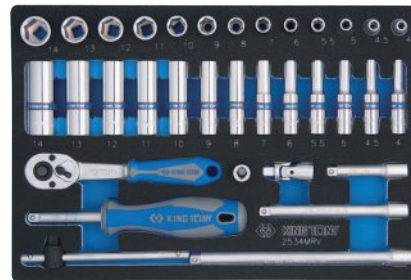

Tool Set Content

Drawer (579 x 380 mm)

9-2331SRV

Tray category #7 (280 x 187mm)

Contents

0.97 kg 1 / 10

	2335S	5/32, 3/16, 7/32, 1/4, 9/32, 5/16, 11/32, 3/8, 7/16, 15/32, 1/2, 9/16
	2235S	5/32, 3/16, 7/32, 1/4, 9/32, 5/16, 11/32, 3/8, 7/16, 1/2, 9/16
	2771-55G	2571-45 2142
	2221-02	
	2221-04	2792 2178DF
	2221-06	

31 PC.

9-2534MRV

Tray category #7 (280 x 187mm)

Contents

1.11 kg 1 / 10

	2335M	4, 4.5, 5, 5.5, 6, 7, 8, 9, 10, 11, 12, 13, 14
	2235M	4, 4.5, 5, 5.5, 6, 7, 8, 9, 10, 11, 12, 13, 14
	2771-55G	2571-45
	2792	2178DF 2142
	2221-02, 2221-04, 2221-06	

34 PC.

9-2565MRV

Tray category #7 (280 x 187mm)

Contents

1.38 kg 1 / 10

	2335M	4, 4.5, 5, 5.5, 6, 7, 8, 9, 10, 11, 12, 13, 14
	2235M	4, 4.5, 5, 5.5, 6, 7, 8, 9, 10, 11, 12, 13, 14
	2375M	E4, E5, E6, E7, E8
	2013X	T8, T9, T10, T15, T20, T25, T27, T30, T40
	2015X	H3, H4, H5, H6, H8
	2018X	PZ1, PZ2
	2011X	PH1, PH2
	2012X	3.5, 5.5, 8
	1025T	T6, T7
	1025M	M4, M5, M6, M8, M10

65 PC.

Contents

	2792	2813 276A-04G
	2221-02, 2221-04, 2221-06	

9-4138PRV

Tray category #7 (280 x 187mm)

Contents

1.85 kg 1 / 10

	4033	T20, T25, T27, T30, T40, T45, T50, T55, T60
	4035	H4, H5, H6, H7, H8, H10, H12, H14, H17