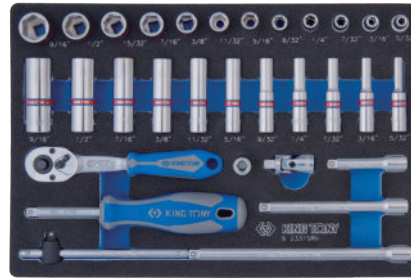

Tool Set Content

Drawer (579 x 380 mm)

9-2331SRV

Tray category #7 (280 x 187mm)

Contents

0.97 kg 1 / 10

	2335S	5/32, 3/16, 7/32, 1/4, 9/32, 5/16, 11/32, 3/8, 7/16, 15/32, 1/2, 9/16
	2235S	5/32, 3/16, 7/32, 1/4, 9/32, 5/16, 11/32, 3/8, 7/16, 1/2, 9/16
	2771-55G	2571-45 2142
	2221-02	
	2221-04	2792 2178DF
	2221-06	

31 PC.

9-2534MRV

Tray category #7 (280 x 187mm)

Contents

1.11 kg 1 / 10

	2335M	4, 4.5, 5, 5.5, 6, 7, 8, 9, 10, 11, 12, 13, 14
	2235M	4, 4.5, 5, 5.5, 6, 7, 8, 9, 10, 11, 12, 13, 14
	2771-55G	2571-45
	2792	2178DF 2142
	2221-02, 2221-04, 2221-06	

34 PC.

9-2565MRV

Tray category #7 (280 x 187mm)

Contents

1.38 kg 1 / 10

	2335M	4, 4.5, 5, 5.5, 6, 7, 8, 9, 10, 11, 12, 13, 14
	2235M	4, 4.5, 5, 5.5, 6, 7, 8, 9, 10, 11, 12, 13, 14
	2375M	E4, E5, E6, E7, E8
	2013X	T8, T9, T10, T15, T20, T25, T27, T30, T40
	2015X	H3, H4, H5, H6, H8
	2018X	PZ1, PZ2
	2011X	PH1, PH2
	2012X	3.5, 5.5, 8
	1025T	T6, T7
	1025M	M4, M5, M6, M8, M10

65 PC.

Contents

	2792	2813 276A-04G
	2221-02, 2221-04, 2221-06	

9-4138PRV

Tray category #7 (280 x 187mm)

Contents

1.85 kg 1 / 10

	4033	T20, T25, T27, T30, T40, T45, T50, T55, T60
	4035	H4, H5, H6, H7, H8, H10, H12, H14, H17