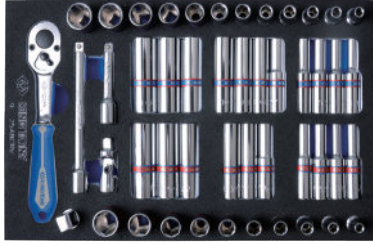

# Tool Set Content

## 9-2548CRV Tray category #2 (263 x 163mm)

48 PC.

Contents

kg 1.28 1 / 10

	2235M	4, 5, 5.5, 6, 7, 8, 9, 10, 11, 12, 13
	2235S	5/32, 3/16, 7/32, 1/4, 9/32, 5/16, 11/32, 3/8, 7/16, 1/2
	2335M	4, 4.5, 5, 5.5, 6, 7, 8, 9, 10, 11, 12, 13
	2335S	5/32, 3/16, 7/32, 1/4, 9/32, 5/16, 11/32, 3/8, 7/16, 1/2
	2792	
	2813	
	2779-55G	
	2221-02	
	2221-04	

## 9-40102GPV Tray category #2 (263 x 163mm)

2 PC.

Contents

kg 1.00 1 / 10

	6011-10R		6511-10
--	----------	--	---------