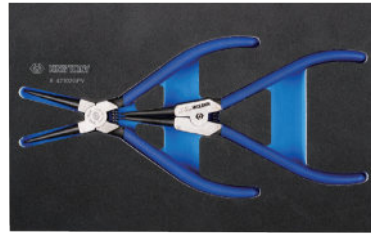

9-42102GPV Tray category #2 (263 x 163mm)

2 PC.

Contents

kg 0.32 1 / 10

	68HS-07		68SS-07