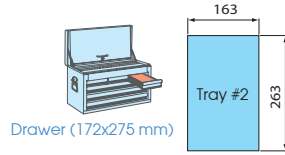

## 9-2548CRV Tray category #2 (263 x 163mm)

48 PC.

Contents

kg 1.28 1 / 10

	2235M	4, 5, 5.5, 6, 7, 8, 9, 10, 11, 12, 13
	2235S	5/32, 3/16, 7/32, 1/4, 9/32, 5/16, 11/32, 3/8, 7/16, 1/2
	2335M	4, 4.5, 5, 5.5, 6, 7, 8, 9, 10, 11, 12, 13
	2335S	5/32, 3/16, 7/32, 1/4, 9/32, 5/16, 11/32, 3/8, 7/16, 1/2
	2792	
	2813	
	2779-55G	
	2221-02	
	2221-04	

## 9-40102GPV Tray category #2 (263 x 163mm)

2 PC.

Contents

kg 1.00 1 / 10

	6011-10R		6511-10
--	----------	--	---------