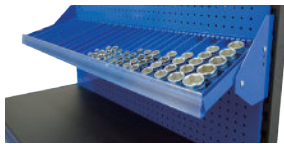

Tool Display

Side Panel for Display Stand

■ ADVT-02
Size : 90 x 22 mm

Magnetic Base

■ 91422

Display Stand

■ 87306
Overall Size -
W 1000 x D 500 x H 2200 mm
Attachment-
1 PC. lamp case
2 PC. shelf
6 PC. steel plate with hole
40 PC. hooks
Weight - 57 Kg / Cuft - 5.9

Display Hook

■ 87301-494A 4" x Ø 4 mm
■ 87301-496A 6" x Ø 5.2 mm
■ 87301-498A 8" x Ø 5.2 mm
■ 87301-499A 9" x Ø 8 mm

Double-side Display Stand

■ 87307 **new**
Overall Size -
W 100 x D 960 x H 2200 mm
Attachment-
2 PC. Lamp case(1 LED , 2 spotlights)
4 PC. Shelf
12 PC. Steel plate with hole
40 PC. Hooks
Weight - 70.3 Kg / Cuft - 11.75