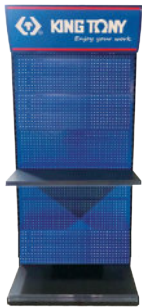

Tool Display

Side Panel for Display Stand

■ ADVT-02
Size : 90 x 22 mm

Magnetic Base

■ 91422

Display Stand

■ 87306
Overall Size -
W 1000 x D 500 x H 2200 mm
Attachment-
1 PC. lamp case
2 PC. shelf
6 PC. steel plate with hole
40 PC. hooks
Weight - 57 Kg / Cuft - 5.9

Display Hook

■ 87301-494A 4" x Ø 4 mm
■ 87301-496A 6" x Ø 5.2 mm
■ 87301-498A 8" x Ø 5.2 mm
■ 87301-499A 9" x Ø 8 mm

Double-side Display Stand

■ 87307 **new**
Overall Size -
W 100 x D 960 x H 2200 mm
Attachment-
2 PC. Lamp case(1 LED , 2 spotlights)
4 PC. Shelf
12 PC. Steel plate with hole
40 PC. Hooks
Weight - 70.3 Kg / Cuft - 11.75

Display Stand

■ 87306-36-B **new**
Overall Size -
W 968 x D 250 x H 200 mm
Weight - 6.3 Kg / Cuft - 0.53

Display Board

■ 87203
Wall hanging type 30 PC. hook included
Overall Size -
W 725 x D 14 x H 900 mm
Weight - 11.50 Kg / Cuft - 0.328

Display Stand

■ 87301-36(White)
Overall Size -
W 902 x D 268 x H 143 mm
Weight - 6.5 Kg / Cuft - 0.62

A4 size paper :
297 x 210mm
87154-01
6 kgs max.
loading capacity
Tools Display Stand
■ 87154 / 87154-01
Overall Size -
W 280 x D 170 x H 45 mm
Weight - 1.2 Kg / Cuft 1.35