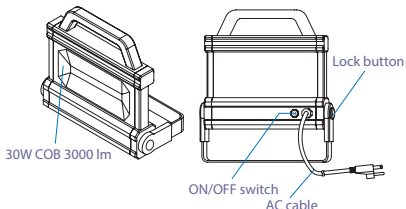

30W Wired COB LED Floodlight

9TA42

- 30W COB LED floodlight with portable handle
- Brightness : 3000 Lumen (lm), white light color, kelvin : 6000~7000K
- Pass IP54 test
- Slim profile with lockable adjustment and 180° swivel base
- Option to wall mount or tripod stand at work sites
- Accessory : AC adapter cable 1.8M

• Swivel base

KT NO.	Applicable area	L x H x W mm	g	Box
9TA42A	Europe	238 x 270 x 46	1239	1 / 6
9TA42B	America & Asia	238 x 270 x 46	1239	1 / 6
9TA42D	Australia & New Zealand	238 x 270 x 46	1239	1 / 6

Dual - Light Pocket Lamp

9TA44

- 7W COB LED + 3W SMD
- White light color, kelvin : 6500K
- IP20 waterproof and dustproof, IK07 vandalproof
- Switch Mode :
Spotlight - 250 Lumen (lm) / 4 hours
Low light - 120 Lumen (lm) / 12 hours
Mid light - 350 Lumen (lm) / 5 hours
High light - 700 Lumen (lm) / 2.5 hours
- Material : Durable housing and lens
- 180° flexible handle + super strong magnet on the handle
- Rechargeable battery : 3.7V - 2600mAh Li-ion battery
- Accessory : Type-C USB charging cable
- 3 LED battery status indicators
- Charging time : 4 hours

RoHS

• LED battery status indicators

• 180° flexible direction

• Super strong magnet on the handle

KT NO.	Applicable area	L mm	g	Box
9TA44A	Europe	210	1	24
9TA44B	America & Asia	94 x 80 x 36	210	1 / 24
9TA44D	Australia & New Zealand	210	1	24