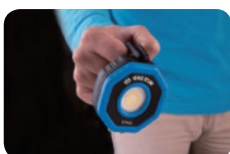

30W Wired COB LED Floodlight

9TA42

- 30W COB LED floodlight with portable handle
- Brightness : 3000 Lumen (lm), white light color, kelvin : 6000~7000K
- Pass IP54 test
- Slim profile with lockable adjustment and 180° swivel base
- Option to wall mount or tripod stand at work sites
- Accessory : AC adapter cable 1.8M

9TA44

- 7W COB LED + 3W SMD
- White light color, kelvin : 6500K
- IP20 waterproof and dustproof, IK07 vandalproof
- Switch Mode :
Spotlight - 250 Lumen (lm) / 4 hours
Low light - 120 Lumen (lm) / 12 hours
Mid light - 350 Lumen (lm) / 5 hours
High light - 700 Lumen (lm) / 2.5 hours
- Material : Durable housing and lens
- 180° flexible handle + super strong magnet on the handle
- Rechargeable battery : 3.7V - 2600mAh Li-ion battery
- Accessory : Type-C USB charging cable
- 3 LED battery status indicators
- Charging time : 4 hours

RoHS

• LED battery status indicators

• 180° flexible direction

• Super strong magnet on the handle

KT NO.	Applicable area	L mm	g	Box
9TA44A	Europe	210	1	24
9TA44B	America & Asia	94 x 80 x 36	210	1 / 24
9TA44D	Australia & New Zealand	210	1	24