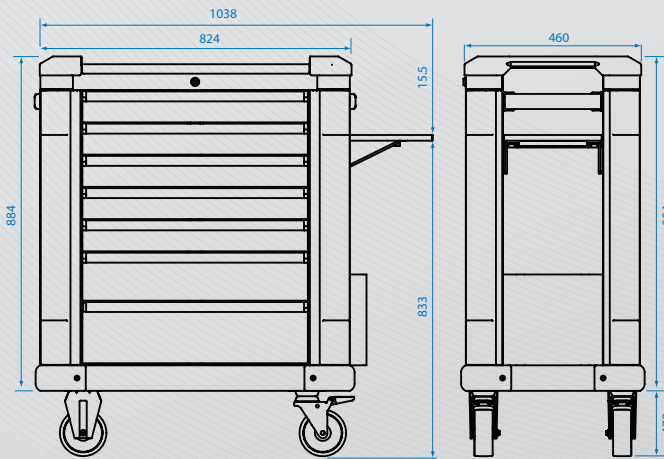

• Top platform

• Side handle bar

• Garbage bin

• Industrial TPR floor brakes casters

• Flat side panel

KT NO.	Spec.	Dimension(mm) Width x Depth x Height	Casters	Static load		CUFT
<b>new</b> 87G31-6B-BK	Overall + 4 Casters	790 x 470 x 1020	5" x 2"	350 Kg	72.00	16.25
	3 Drawers	575 x 410 x 70				
	3 Drawers	575 x 410 x 140				
<b>new</b> 87G31-7B-BK	Overall + 4 Casters	790 x 470 x 1020	5" x 2"	350 Kg	75.00	16.25
	5 Drawers	575 x 410 x 70				
	1 Drawers	575 x 410 x 110				
	1 Drawers	575 x 410 x 140				