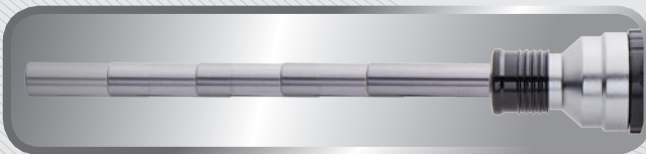

Ratchet Screwdriver & Set

32808MR

new

1/4"

- 8-in-1 ratchet screwdriver set
- Reversible ratchet screwdriver with max torque 45 Nm
- 45 teeth
- Magnetic nut setter 1/4" and bit holder
- Extended blades max. 135mmL
- Extended drive gets into hard-to-reach space easily

▪ Ergonomic grip

8 PC.

▪ Extended magnetic bit holder

▪ Forward, reverse and neutral

▪ 6 bit storage compartment cap

▪ Telescopic ratchet screwdriver

Contents

0.27 Kg