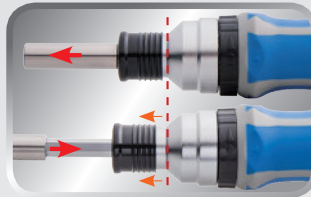

Ratchet Screwdriver & Set

32808MR

new

1/4"

- 8-in-1 ratchet screwdriver set
- Reversible ratchet screwdriver with max torque 45 Nm
- 45 teeth
- Magnetic nut setter 1/4" and bit holder
- Extended blades max. 135mmL
- Extended drive gets into hard-to-reach space easily

▪ Ergonomic grip

8 PC.

▪ Extended magnetic bit holder

▪ Forward, reverse and neutral

▪ 6 bit storage compartment cap

▪ Telescopic ratchet screwdriver

Contents

0.27 Kg