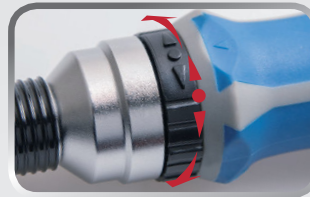

Ratchet Screwdriver & Set

32808MR

new

1/4"

- 8-in-1 ratchet screwdriver set
- Reversible ratchet screwdriver with max torque 45 Nm
- 45 teeth
- Magnetic nut setter 1/4" and bit holder
- Extended blades max. 135mmL
- Extended drive gets into hard-to-reach space easily

▪ Ergonomic grip

8 PC.

▪ Extended magnetic bit holder

▪ Forward, reverse and neutral

▪ 6 bit storage compartment cap

▪ Telescopic ratchet screwdriver

Contents

0.27 Kg