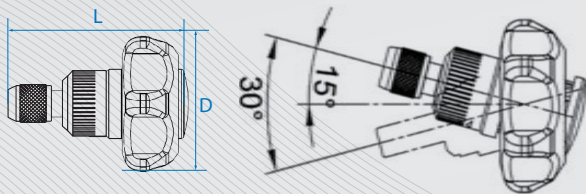

Palm Ratchet Screwdriver & Set

2746 new 1/4"

- 48 teeth
- With an internal soft structure, it allows the operator to spin fasteners on and off in hard-to-reach areas
- Stubby grip fitting the palm, good to use in a confined space

KT NO.	D (mm)	L (mm)	kg	1 / 48
2746	60	72	95	1 / 48

1048MR new 1/4"

Contents

0.53 1 / 12

⊖	1025S	3.0 x 0.5, 4.0 x 0.5, 5.0 x 0.8, 6.0 x 1.0
⊕	1025P	PH1 x 2, PH2 x 2 ø6mm, PH3, PH2 ø4.7mm
⊛	1025T	T10, T15, T20 x 2, T25, T27, T30, T40
⊙	1025H	H3, H4, H5, H6
⊛	1025U	T10H, T15H, T20H x 2, T25H, T27H, T30H, T40H
⊕	1025Z	P22 x 2
⊛	7150T	T15, T20, T25,
⊕	7150P	PH2 x 2
⊕	7150Z	P22
⊖	7150S	4.0 x 0.8, 6.0 x 1.0
⊙	7150H	H3, H4, H5, H6, H7, H8
⊖	750-75	1/4"
⊖	753-63	1/4"

49 PC.

Plastic case size (mm) : 150 x 102 x 46 (0.025 cuft)