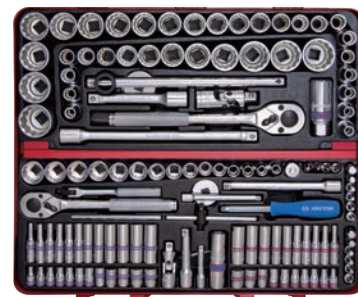

Socket Set

9063MR

9063MR01

9563MR

9563MR01

1/4"+3/8"+1/2"

Metal case size (mm) :
476 x 282 x 57 (0.27 cuft)

9063MR/9563MR

9063MR01/9563MR01

62
PC.

KT NO.	Contents		Kg 7.4	1/2
9063MR	4330MR	4330MR / 4335MR 12, 13, 14, 15, 16, 17, 18, 19, 20, 21, 22, 23, 24, 27, 30, 32	363021	4768-10F 3769-08F
	3330M			
9563MR	4335MR	4330MR / 4335MR 12, 13, 14, 15, 16, 17, 18, 19, 20, 21, 22, 23, 24, 27, 30, 32	363521	3235M 12, 14, 17, 19
	3335M			
9063MR01	4330MR	3330M / 3335M 8, 9, 10, 11, 12, 13, 14, 15, 17, 19	363021	4755-10G 3779-08G
	3330M			
9563MR01	4335MR	3330M / 3335M 8, 9, 10, 11, 12, 13, 14, 15, 17, 19	363521	3235M 10, 13, 17, 19
	3335M			
				2335M 4, 4.5, 5, 6, 7, 8, 9, 10, 11, 12 3023 T20, T25, T27, T30, T40 3025 H4, H5, H6, H8, H10 2571-45 2221-04 3571-08 3221-06 4572-12 4251-06R 3792 4791R 3812

9033CR

1/4"+3/8"+1/2"

Metal case size (mm) :
450 x 370 x 56 (0.329 cuft)

Contents	Kg 12.3	1/2
2335M 4, 4.5, 5, 5.5, 6, 7, 8, 9, 10, 11, 12, 13		
2335S 5/32, 3/16, 7/32, 1/4, 9/32, 5/16, 11/32, 3/8, 7/16, 1/2		
2235M 4, 4.5, 5, 5.5, 6, 7, 8, 9, 10, 11, 12, 13		
2235S 5/32, 3/16, 7/32, 1/4, 9/32, 5/16, 11/32, 3/8, 7/16, 1/2		
3330M 8, 9, 10, 11, 12, 13, 14, 15, 16, 17, 18, 19, 20, 21, 22		
4330MR 8, 9, 10, 11, 12, 13, 14, 15, 16, 17, 18, 19, 20, 21, 22, 23, 24, 25, 26, 27, 28, 30, 32		
4330SR 3/8, 7/16, 1/2, 9/16, 5/8, 11/16, 3/4, 13/16, 7/8, 15/16, 1, 1-1/8, 1-3/16, 1-1/4		
2015MX H3, H4, H5, H6, H8, H10		
2015SX 1/8, 3/16, 7/32, 1/4, 5/16, 3/8		
2011X PH1, PH2, PH3, PH4		
1115-03 H1.5, H2, H2.5		