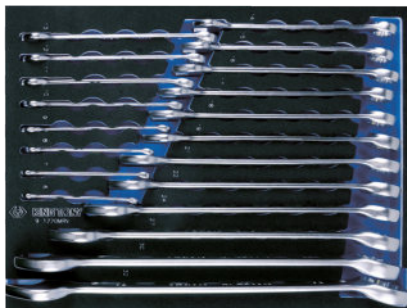

19 PC.

9-6414MPV

Tray category #9 (375 x 280mm)

Contents

10.08 kg 1 1/2 boxes

	6435M	19, 21, 22, 24, 26, 27, 29, 30, 32, 33, 35, 36, 38, 41
--	-------	--

14 PC.

9-1220MRV

Tray category #9 (375 x 280mm)

Contents

3.49 kg 1 1/4 boxes

	1060	6, 7, 8, 9, 10, 11, 12, 13, 14, 15, 16, 17, 18, 19, 21, 22, 24, 27, 30, 32
--	------	--

20 PC.

9-12D20MRV new

Tray category #9 (375 x 280mm)