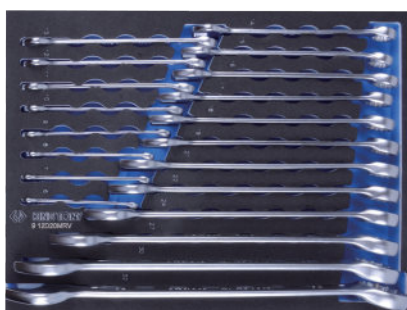

9-12D20MRV new

Tray category #9 (375 x 280mm)

Contents

3.45 kg 1 1/4 boxes

	1062	6, 7, 8, 9, 10, 11, 12, 13, 14, 15, 16, 17, 18, 19, 21, 22, 24, 27, 30, 32