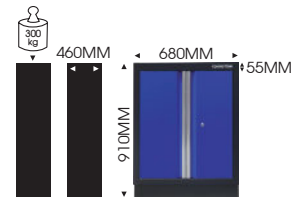

Opened Door Cabinet

87D11-03A-KG

87D11-03A-KG

87D11-03A-KB

87D11-03A-KB

KT NO.	Overall (mm)	Kg	CUFT
87D11-03A-KG	680 x 460 x 910	30	13.67
87D11-03A-KB			

Drawer Cabinet

87D11-04A-KG

87D11-04A-KG

87D11-04A-KB

87D11-05A-KG

87D11-05A-KG

87D11-05A-KB

KT NO.	Spec.	Overall (mm)	Kg	CUFT
87D11-04A-KG	4 Drawer	680 x 460 x 910	42	13.67
87D11-04A-KB				
87D11-05A-KG	5 Drawer	680 x 460 x 910	45	13.67
87D11-05A-KB				