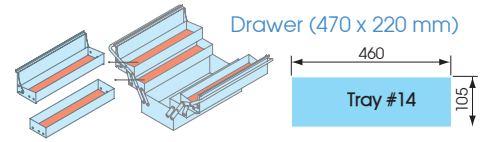

Tool Box Set Content

▪ For 87402 only P.52

9-4319MR08 new Tray category #14 (460 x 105mm) **1/2"**

20
PC.

KT NO.	Contents		2.5	1 / 8
9-4319MR08	 4771-10GR	 4335MR	10, 11, 12, 13, 14, 15, 16, 17, 18, 19, 20, 21, 22, 23, 24, 27, 30, 32	 4791R