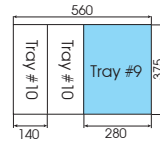

# Tool Set Content

Drawer (579 x 380 mm)

9-40207GPV02 **new**

Tray category #9 (375 x 280mm)

Contents

1.6 1 / 5

7  
PC.