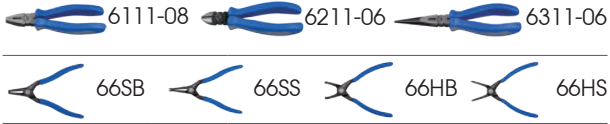

# Tool Set Content

Drawer (579 x 380 mm)

9-40207GPV02 **new**

Tray category #9 (375 x 280mm)

Contents

1.6 1 / 5

7  
PC.