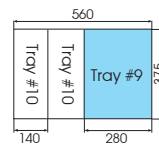

# Tool Set Content

Drawer (579 x 380 mm)

**9-4333MRV04** new

Tray category #9 (375 x 280mm)

Contents

4.9 1 / 5

4335MR	8, 9, 10, 11, 12, 13, 14, 15, 16, 17, 18, 19, 20, 21, 22, 23, 24, 25, 26, 27, 28, 29, 30, 32		
463014RC		463016R	
4771-10GR		4791R	
4251-03R 4251-05R 4251-10R		4453-15F	
4572-12			