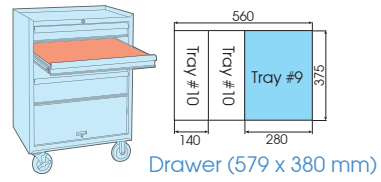

# Tool Set Content

9-10115MRV **new**

Tray category #9 (375 x 280mm)

Contents

1.46 kg 1 / 4

3731 8, 9, 10, 11, 12, 13, 14, 15, 16, 17, 19, 22

373202R 373203R 373204R

15 PC.