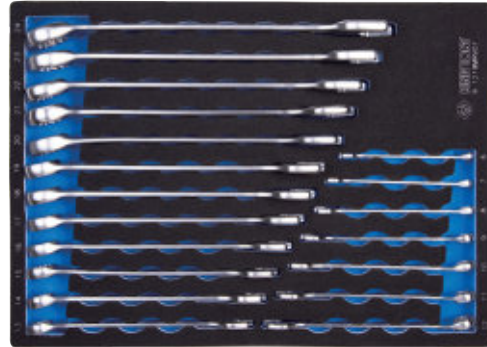

# Tool Set Content

Drawer (579 x 380 mm)

**9-1219MRV01** new

Tray category #9 (375 x 280mm)

Contents

2.25

1 / 4

1060

6, 7, 8, 9, 10, 11, 12, 13, 14, 15, 16, 17,  
18, 19, 20, 21, 22, 23, 24

19  
PC.