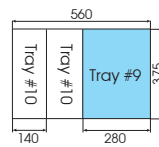

# Tool Set Content

Drawer (579 x 380 mm)

**9-1219MRV01** new

Tray category #9 (375 x 280mm)

Contents

2.25

1 / 4

1060

6, 7, 8, 9, 10, 11, 12, 13, 14, 15, 16, 17,  
18, 19, 20, 21, 22, 23, 24

19  
PC.