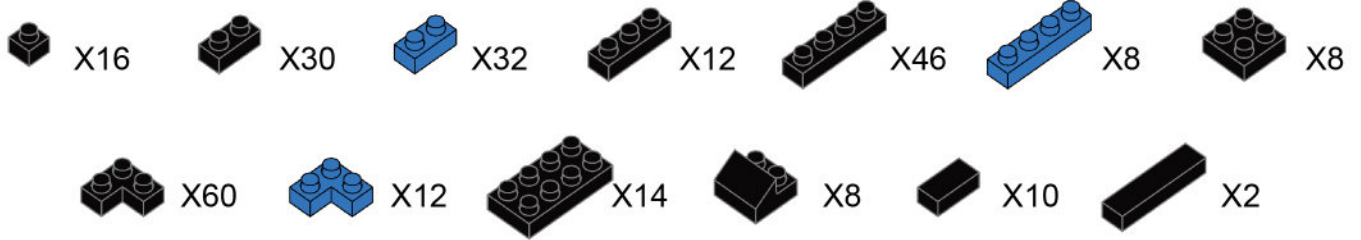

KING TONY

Enjoy your work

TS1009 - Impact Socket

258
pcs

89TS1009KT

KING TONY

Enjoy your work

TS1010 - Impact Wrench

297 pcs

- X6 [1x2 black Technic brick]
- X2 [1x2 blue Technic brick]
- X28 [1x2 black Technic brick]
- X2 [1x2 blue Technic brick]
- X26 [1x3 black Technic brick]
- X6 [1x3 blue Technic brick]
- X45 [1x4 black Technic brick]
- X2 [1x4 blue Technic brick]
- X32 [1x4 black Technic brick]
- X38 [1x2x2 black Technic brick]
- X3 [1x3x2 black Technic brick]
- X27 [1x4x2 black Technic brick]
- X5 [1x5 black Technic brick]
- X3 [1x6 black Technic brick]
- X1 [1x2x2 black Technic brick]
- X12 [1x2 black Technic brick]
- X4 [1x2 black Technic brick]
- X4 [1x2 black Technic brick]
- X2 [1x2 black Technic brick]
- X1 [1x2 black Technic brick]
- X1 [1x2 black Technic brick]
- X2 [1x2 black Technic brick]
- X22 [1x2 black Technic brick]
- X4 [1x2 black Technic brick]
- X12 [1x2 black Technic brick]