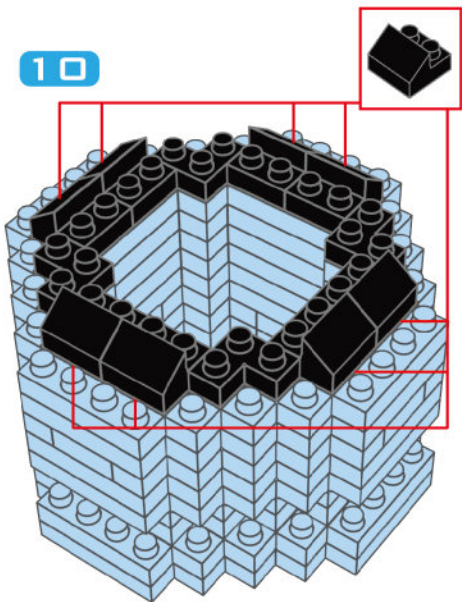

KING TONY

Enjoy your work

TS1009 - Impact Socket

258
pcs

89TS1009KT

KING TONY

Enjoy your work

TS1010 - Impact Wrench