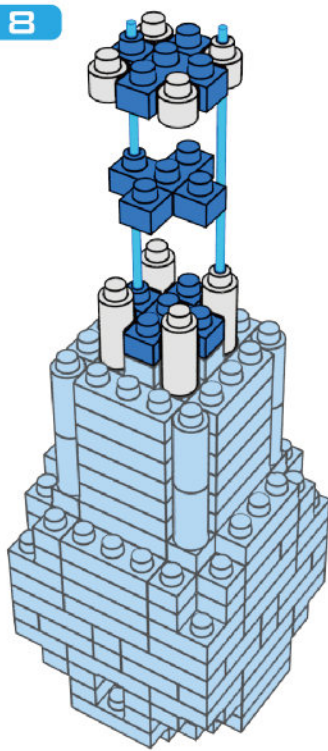

6

89TS1012KT

7

8

9

10

11

KING TONY

Enjoy your work

TS1013 - Ratchet Tubing Cutter

211 pcs

- Black 1x3 Technic Brick: X7
- Blue 1x3 Technic Brick: X4
- White 1x3 Technic Brick: X6
- Black 1x4 Technic Brick: X8
- Blue 1x4 Technic Brick: X17
- White 1x4 Technic Brick: X26
- Black 1x5 Technic Brick: X14
- Blue 1x5 Technic Brick: X12
- White 1x5 Technic Brick: X6
- Black 1x6 Technic Brick: X1
- Blue 1x6 Technic Brick: X7
- White 1x6 Technic Brick: X6
- Black 1x2x2 Technic Brick: X3
- Blue 1x2x2 Technic Brick: X21
- Black 1x2x2 Technic Brick: X2
- Blue 1x2x2 Technic Brick: X12
- White 1x2x2 Technic Brick: X1
- Black 1x3x3 Technic Brick: X9
- Blue 1x3x3 Technic Brick: X24
- White 1x3x3 Technic Brick: X4
- Blue 1x5 Technic Brick: X5
- White 1x2 Technic Brick: X4
- White 1x2 Technic Brick: X4
- Blue 1x2 Technic Brick: X2
- Blue 1x2 Technic Brick: X2
- Blue 1x3 Technic Brick: X1
- White 1x3 Technic Brick: X1
- Blue 1x4 Technic Brick: X1
- White 1x4 Technic Brick: X1