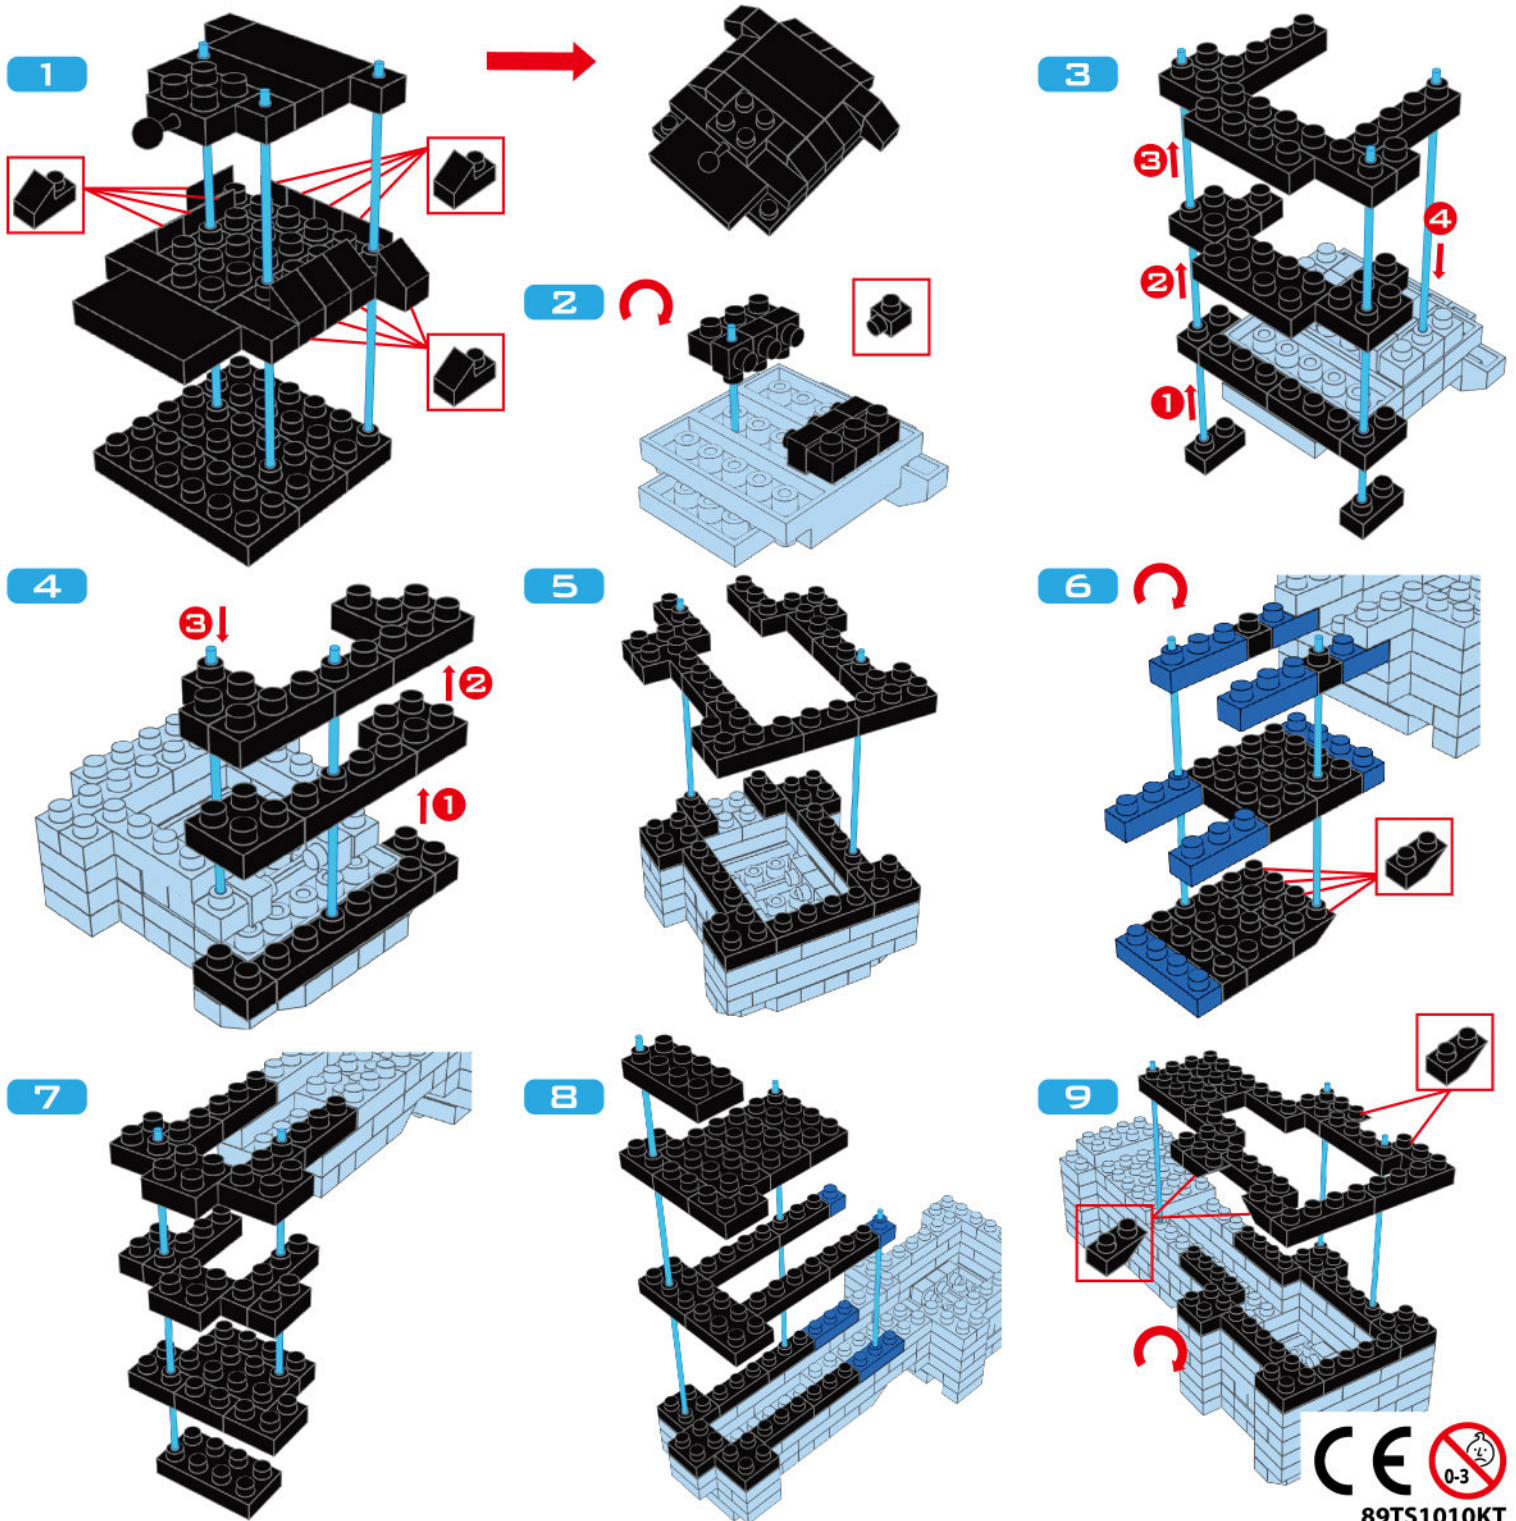

KING TONY

Enjoy your work

TS1010 - Impact Wrench

297 pcs

- X6 [1x2 black Technic brick]
- X2 [1x2 blue Technic brick]
- X28 [1x2 black Technic brick]
- X2 [1x2 blue Technic brick]
- X26 [1x3 black Technic brick]
- X6 [1x3 blue Technic brick]
- X45 [1x4 black Technic brick]
- X2 [1x4 blue Technic brick]
- X32 [1x4 black Technic brick]
- X38 [1x2x2 black Technic brick]
- X3 [1x3x2 black Technic brick]
- X27 [1x4x2 black Technic brick]
- X5 [1x5 black Technic brick]
- X3 [1x6 black Technic brick]
- X1 [1x2x2 black Technic brick]
- X12 [1x2 black Technic brick]
- X4 [1x2 black Technic brick]
- X4 [1x2 black Technic brick]
- X2 [1x2 black Technic brick]
- X1 [1x2 black Technic brick]
- X1 [1x2 black Technic brick]
- X2 [1x2 black Technic brick]
- X22 [1x2 black Technic brick]
- X4 [1x2 black Technic brick]
- X12 [1x2 black Technic brick]