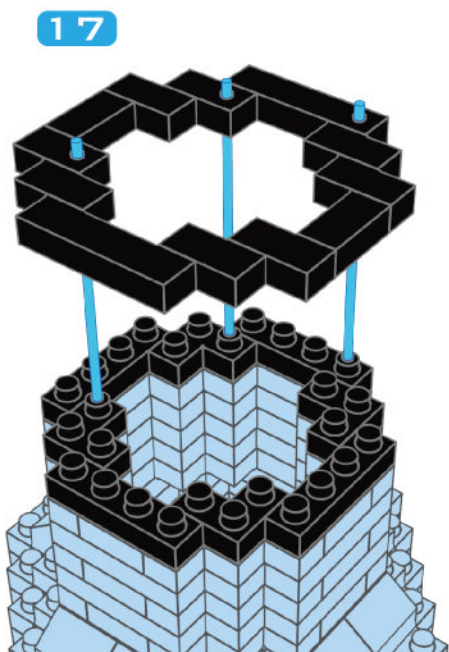

KING TONY

Enjoy your work

TS1009 - Impact Socket

258
pcs

89TS1009KT

KING TONY

Enjoy your work

TS1010 - Impact Wrench

297 pcs

- X6 [1x2 black Technic brick]
- X2 [1x2 blue Technic brick]
- X28 [1x2 black Technic brick]
- X2 [1x2 blue Technic brick]
- X26 [1x3 black Technic brick]
- X6 [1x3 blue Technic brick]
- X45 [1x4 black Technic brick]
- X2 [1x4 blue Technic brick]
- X32 [1x4 black Technic brick]
- X38 [1x2x2 black Technic brick]
- X3 [1x3x2 black Technic brick]
- X27 [1x4x2 black Technic brick]
- X5 [1x5 black Technic brick]
- X3 [1x6 black Technic brick]
- X1 [1x2x2 black Technic brick]
- X12 [1x2 black Technic brick]
- X4 [1x2 black Technic brick]
- X4 [1x2 black Technic brick]
- X2 [1x2 black Technic brick]
- X1 [1x2 black Technic brick]
- X1 [1x2 black Technic brick]
- X2 [1x2 black Technic brick]
- X22 [1x2 black Technic brick]
- X4 [1x2 black Technic brick]
- X12 [1x2 black Technic brick]