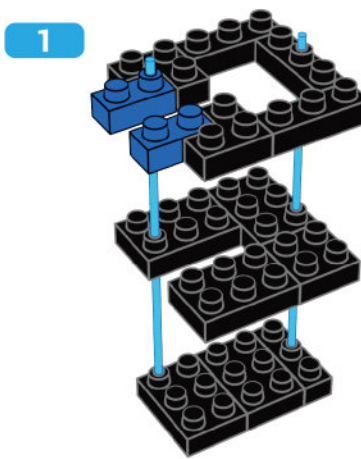

6

89TS1012KT

7

8

9

10

11

KING TONY

Enjoy your work

TS1013 - Ratchet Tubing Cutter

211 pcs

- Black 1x3 Technic Brick: X7
- Blue 1x3 Technic Brick: X4
- White 1x3 Technic Brick: X6
- Black 1x4 Technic Brick: X8
- Blue 1x4 Technic Brick: X17
- White 1x4 Technic Brick: X26
- Black 1x5 Technic Brick: X14
- Blue 1x5 Technic Brick: X12
- White 1x5 Technic Brick: X6
- Black 1x6 Technic Brick: X1
- Blue 1x6 Technic Brick: X7
- White 1x6 Technic Brick: X6
- Black 1x2x2 Technic Brick: X3
- Blue 1x2x2 Technic Brick: X21
- Black 1x2x2 Technic Brick: X2
- Blue 1x2x2 Technic Brick: X12
- White 1x2x2 Technic Brick: X1
- Black 1x3x3 Technic Brick: X9
- Blue 1x3x3 Technic Brick: X24
- White 1x3x3 Technic Brick: X4
- Blue 1x5 Technic Brick: X5
- White 1x2 Technic Brick: X4
- White 1x2 Technic Brick: X4
- Blue 1x2 Technic Brick: X2
- Blue 1x2 Technic Brick: X2
- Blue 1x3 Technic Brick: X1
- White 1x3 Technic Brick: X1
- Blue 1x4 Technic Brick: X1
- White 1x4 Technic Brick: X1