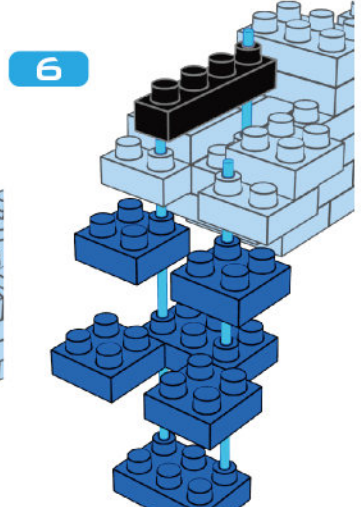

6

89TS1012KT

7

8

9

10

11

KING TONY

Enjoy your work

TS1013 - Ratchet Tubing Cutter

211 pcs

- Black 1x3 Technic Brick: X7
- Blue 1x3 Technic Brick: X4
- White 1x3 Technic Brick: X6
- Black 1x4 Technic Brick: X8
- Blue 1x4 Technic Brick: X17
- White 1x4 Technic Brick: X26
- Black 1x5 Technic Brick: X14
- Blue 1x5 Technic Brick: X12
- White 1x5 Technic Brick: X6
- Black 1x6 Technic Brick: X1
- Blue 1x6 Technic Brick: X7
- White 1x6 Technic Brick: X6
- Black 1x2x2 Technic Brick: X3
- Blue 1x2x2 Technic Brick: X21
- Black 1x2x2 Technic Brick: X2
- Blue 1x2x2 Technic Brick: X12
- White 1x2x2 Technic Brick: X1
- Black 1x3x3 Technic Brick: X9
- Blue 1x3x3 Technic Brick: X24
- White 1x3x3 Technic Brick: X4
- Blue 1x5 Technic Brick: X5
- White 1x2 Technic Brick: X4
- White 1x2 Technic Brick: X4
- Blue 1x2 Technic Brick: X2
- Blue 1x2 Technic Brick: X2
- Blue 1x3 Technic Brick: X1
- White 1x3 Technic Brick: X1
- Blue 1x4 Technic Brick: X1
- White 1x4 Technic Brick: X1