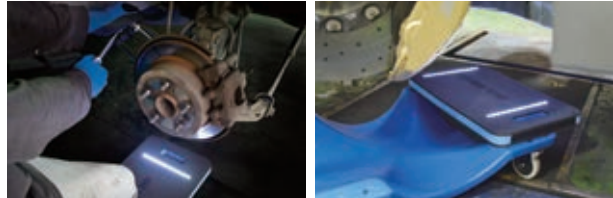

LED Kneeling Mat

9TG12 new

- Kneeling mat with work lights for under car repair or useful as a head protector
- 24 SMD LED lights
- Brightness: 600 Lumen(lm)
- 3 x AA batteries not included
- Resistant to most of the chemicals and oil

KT NO.	L mm	A mm	B mm		
9TG12	460	270	30	320	1 / 25